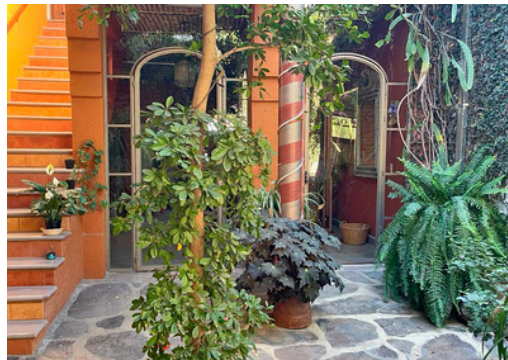

# CASA KIMBALL

A simple red door . . . enter . . . through an unassuming front commercial space and then . . . utter sheer magic - a sacred space! A custom designed residence and former weaving studio of famous local artists Janice Kimball and Maestro Francisco Urzua Ines.

CONSTITUCION #26, AJIJIC, 45920  
TEL: (376) 766-4530 & 4540  
CHOOSECHAPALA.COM

**CARR. CHAPALA JOCO# 232, AJIJIC \$374,500 USD**

**\*PHOTOS TAKEN MARCH 2024\***  
**PROPERTY FEATURES:**

- **1 bedroom/ 2 full baths and 2 halves baths** **Furnished/ 2 Level in Ajijic West**
- **Mirador w/ Mountain and lake views**
- **MLS Number: CAR9897**
- **Lot:** 176 sq FT/1,894 m2
- **Const:** 323 sqFT / 3,477 m2