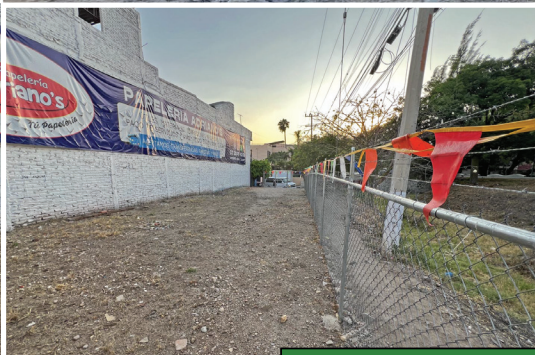

LOTE ESPEJO Ajijic Village Francisco Villa #267 A

**FOR
SALE**

CHAPALA
— Realtors —

**MLS CAR10125
\$150,000 USD**

Lot: 221 m² / 2,271 ft²

Showing terms: Open

Selling terms: All cash

**Excellent lot
in an
excellent location!**